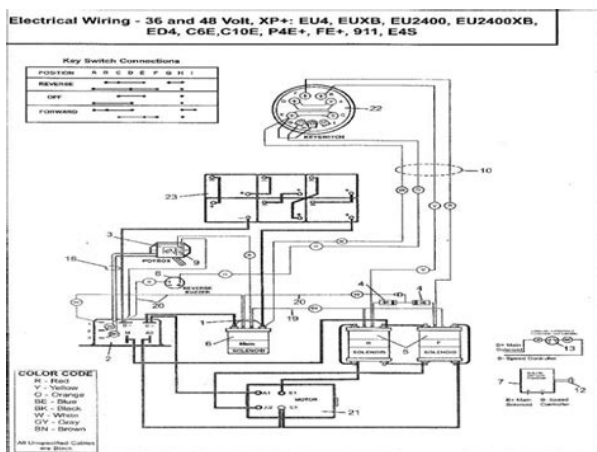

and Clutch Pullers Cushman Truckster Clutch Parts Drive and Driven Clutch Pullers Drive Clutches Club Car Drive Clutches EZGO Drive Clutches Yamaha Drive Clutches Driven Clutches Club Car